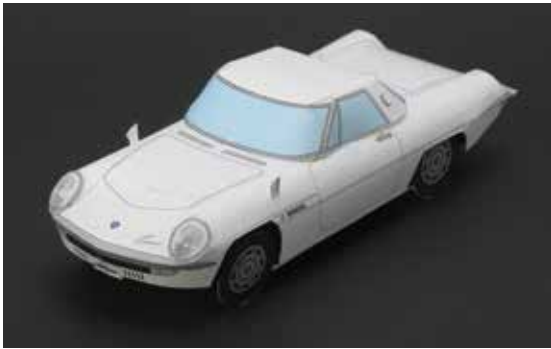

Left side-mirror   Right side-mirror

Completion image

Attention:
Please be careful when you use scissors, a knife or paste to make this paper craft.
Please be careful not to lose small parts.
Please keep this out of reach of infants.
For best results, we recommend using thicker, high quality paper.

This paper craft is freely available for individual use and distribution without charge.
However, it is prohibited EITHER to distribute this paper craft by sale OR to modify this paper craft template.