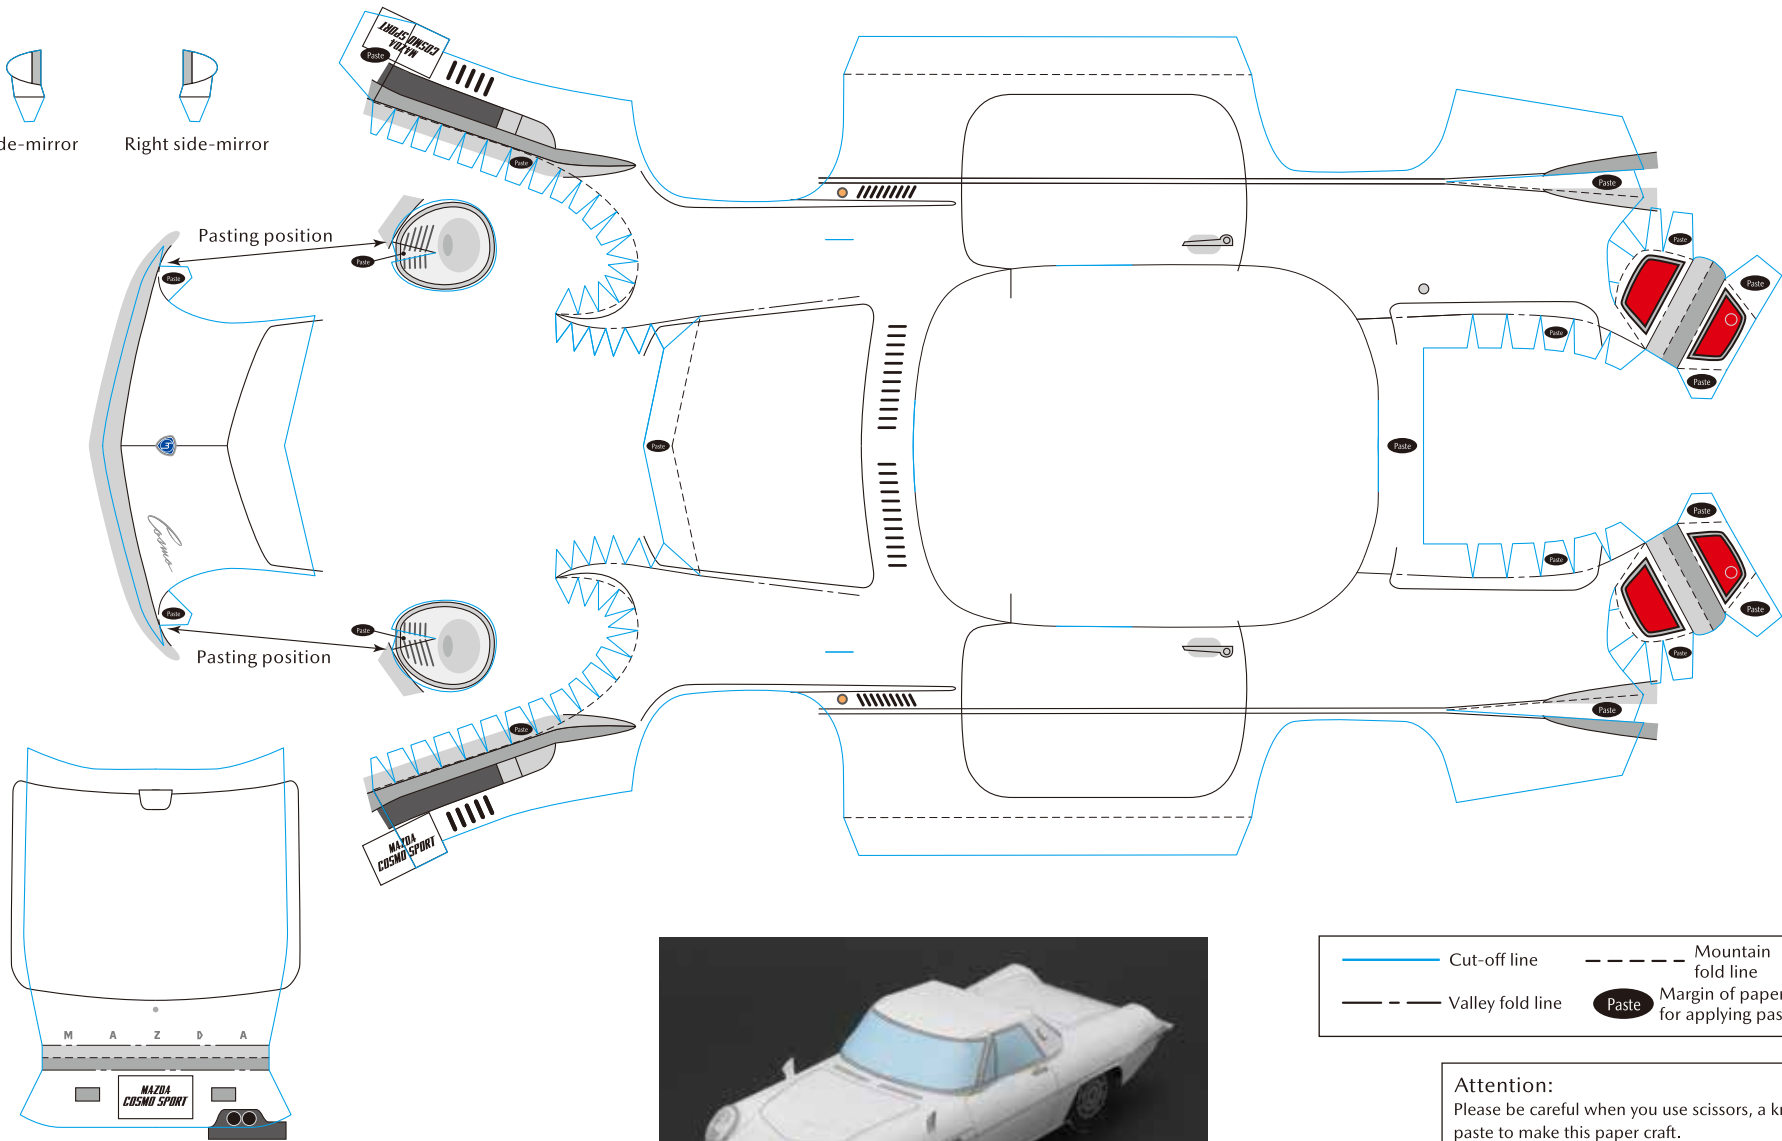

MAZDA COSMO SPORT

Let's paint colors and draw pictures on the car body. It will help to achieve "Zoom-Zoom" feeling!!

MAZDA COSMO SPORT

Launched in 1967, the COSMO SPORT was Mazda's first sports car, and featured a rotary engine, which was said to be a "dream engine." The model was popular due to its high performance and futuristic design, and had appeared in a well-known hero program for children on TV in Japan, then.

Left side-mirror Right side-mirror

Completion image

Attention:
 Please be careful when you use scissors, a knife or paste to make this paper craft.
 Please be careful not to lose small parts.
 Please keep this out of reach of infants.
 For best results, we recommend using thicker, high quality paper.