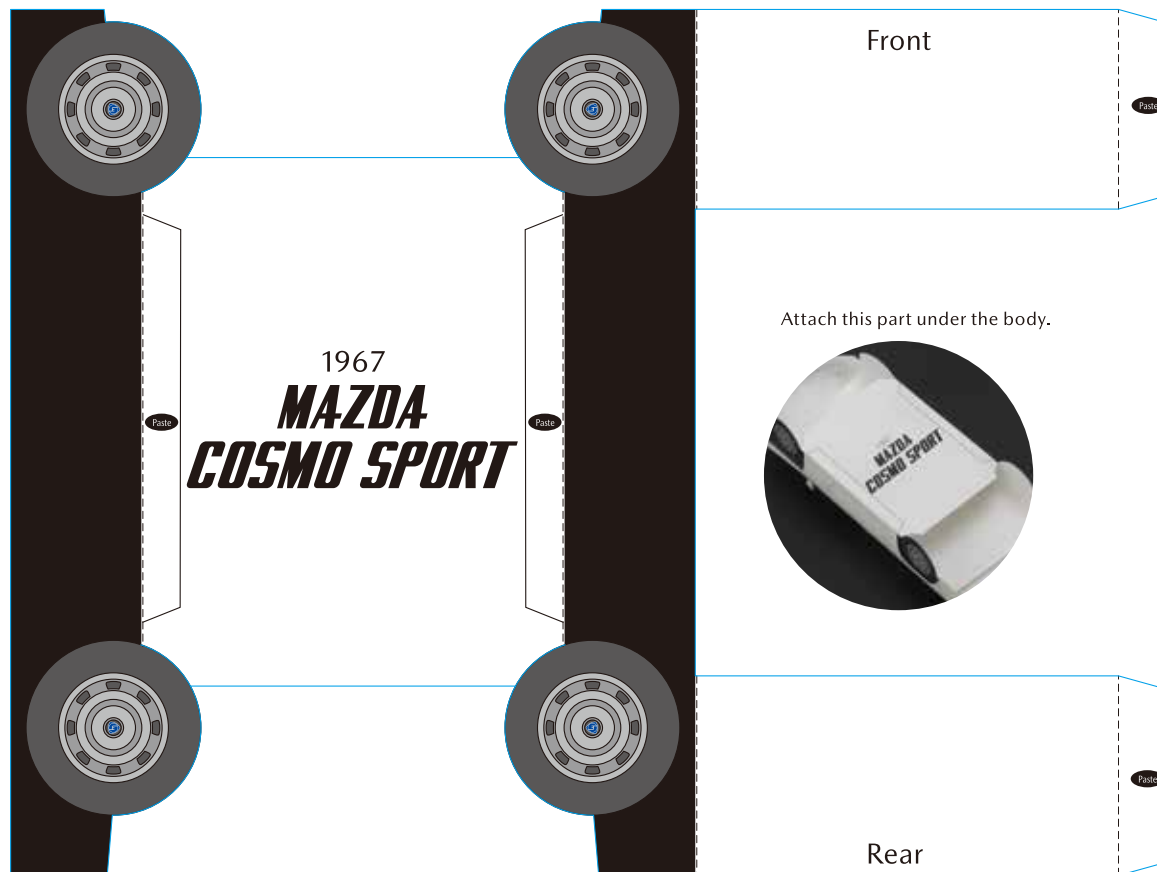

MAZDA COSMO SPORT

Let's paint colors and draw pictures on the car body. It will help to achieve "Zoom-Zoom" feeling!!

MAZDA COSMO SPORT

Launched in 1967, the COSMO SPORT was Mazda's first sports car, and featured a rotary engine, which was said to be a "dream engine." The model was popular due to its high performance and futuristic design, and had appeared in a well-known hero program for children on TV in Japan, then.

Left side-mirror Right side-mirror

Completion image

Attention:
 Please be careful when you use scissors, a knife or paste to make this paper craft.
 Please be careful not to lose small parts.
 Please keep this out of reach of infants.
 For best results, we recommend using thicker, high quality paper.