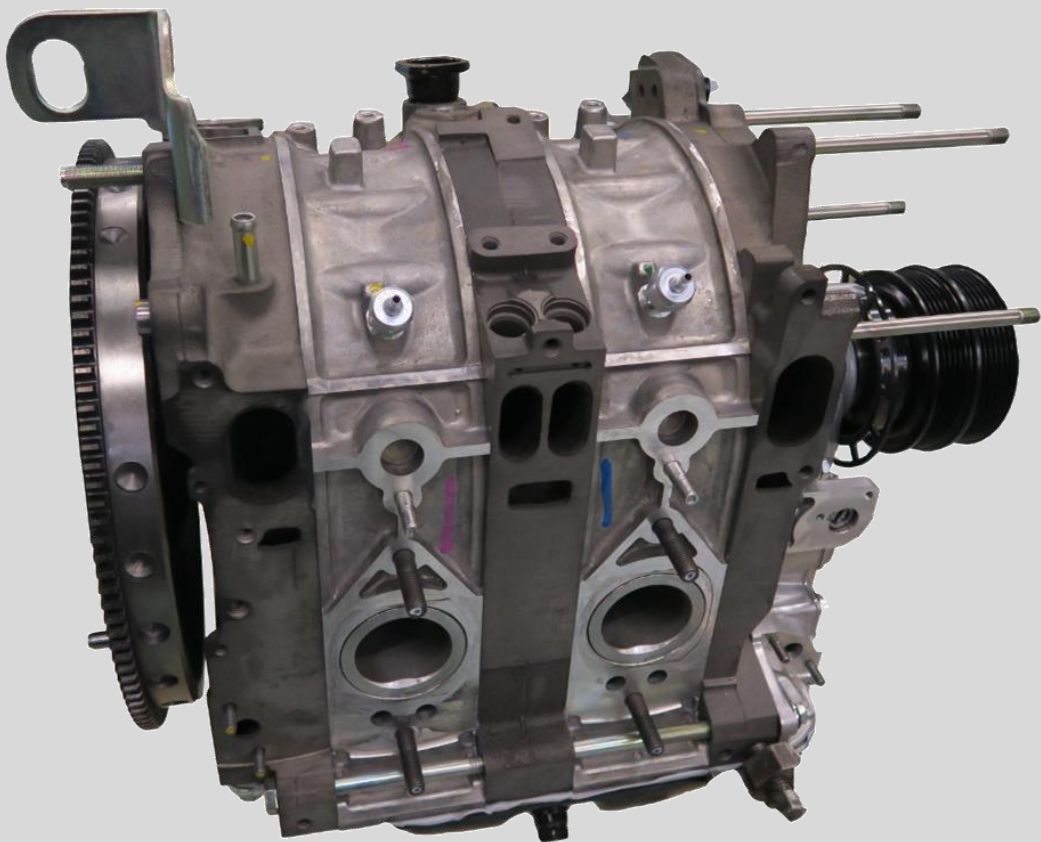

CLASSIC MAZDA

As of November 2021

- 02 RX-7(FD) Rotary Engine Parts List
- 08 RX-7(FD) Restoration Parts List
- 13 RX-7(FC) Restoration Parts List

RX-7(FD) ROTARY ENGINE PARTS LIST

Part No.	Part Name	Image
N3G1 10 C50	Rr. Housing	
Fr: N3G1 10 B10 Rr: N3G1 10 B50	Rt. Housing	
N3A1 10 D00B	I.M.H	
N3F1 10 C00	Fr. Housing	

Part No.	Part Name	Image
Fr.:N3G1 10 E0Y Rr:N3G1 10 E1Y	Fr & Rr St.Gear	
N3G1 11 D00A	Ecc.Shaft	
N3YA 11 B10	Rotor	
N3F1 10 500	Fr. Cover	

Apex Seal & Spring

Side Seal & Spring

Oil Seal, O Ring & Spring

Corner Seal & Spring

Part No.	Part Name	Quantity	Image
N351 11 C00C	Apex Seal	6	
N326 11 C04A	Spring Apex Seal, Main	6	
N326 11 C06C	Spring Apex Seal, Sub	6	
N3Y1 11 C11	Side Seal	12	
NF01 11 C17	Spring Side seal	12	
N326 11 C20A	Corner Seal	12	
NF01 11 C24	Spring Corner Seal	12	
N3Z1 11 S10A	Set Oil Seal	1Set	
0820 11 341	O Ring inner	4	
0820 11 343	O Ring outer	4	
N225 11 351	Spring Inner Front	2	
1011 11 353A	Spring Outer Front	2	
N225 11 361	Spring Inner Rear	2	
1011 11 363A	Spring Outer Rear	2	

Short Engine
N3G1 02 200

RX-7(FD) RESTORATION PARTS LIST

No.	Part No.	Part Name	Category	Note	Image
1	N3A110450B	GAUGE,OIL LEVEL	ENGINE		
2	FB015681X	FASTENER,DUCT PANEL			
3	NF0113735	CLAMP,HOSE	AIR INTAKE		
4	N3A113971	HOSE,VENTILATION	FUEL SYSTEM	Image①	
5	N3A113972	HOSE,EVAPORATION	FUEL SYSTEM	Image②	
6	N3A220344A	TUBE,VACUUM	FUEL SYSTEM		
7	998330410	SCREW	AIR CLEANER		
8	N3Y113SL0	SENSOR,THROTTLE	THROTTLE BODY		
9	N3Y313SL0	SENSOR,THROTTLE	THROTTLE BODY		
10	J50120442	TUBE,VACUUM	EMISSON CONTROL		
11	N31820341A	HOSE,VACUUM	EMISSON CONTROL		
12	N3A420341	TUBE,VACUUM	EMISSON CONTROL		
13	N3A120341	TUBE,VACUUM	EMISSON CONTROL		
14	N3A320341A	TUBE,VACUUM	EMISSON CONTROL		
15	N3A420342	TUBE,VACUUM	EMISSON CONTROL		
16	N3A220342	TUBE,VACUUM	EMISSON CONTROL		
17	N3A120343A	TUBE,VACUUM	EMISSON CONTROL		
18	N3A420343	TUBE,VACUUM	EMISSON CONTROL		
19	N3A220343B	TUBE,VACUUM	EMISSON CONTROL		
20	N3A120344A	TUBE,VACUUM	EMISSON CONTROL		