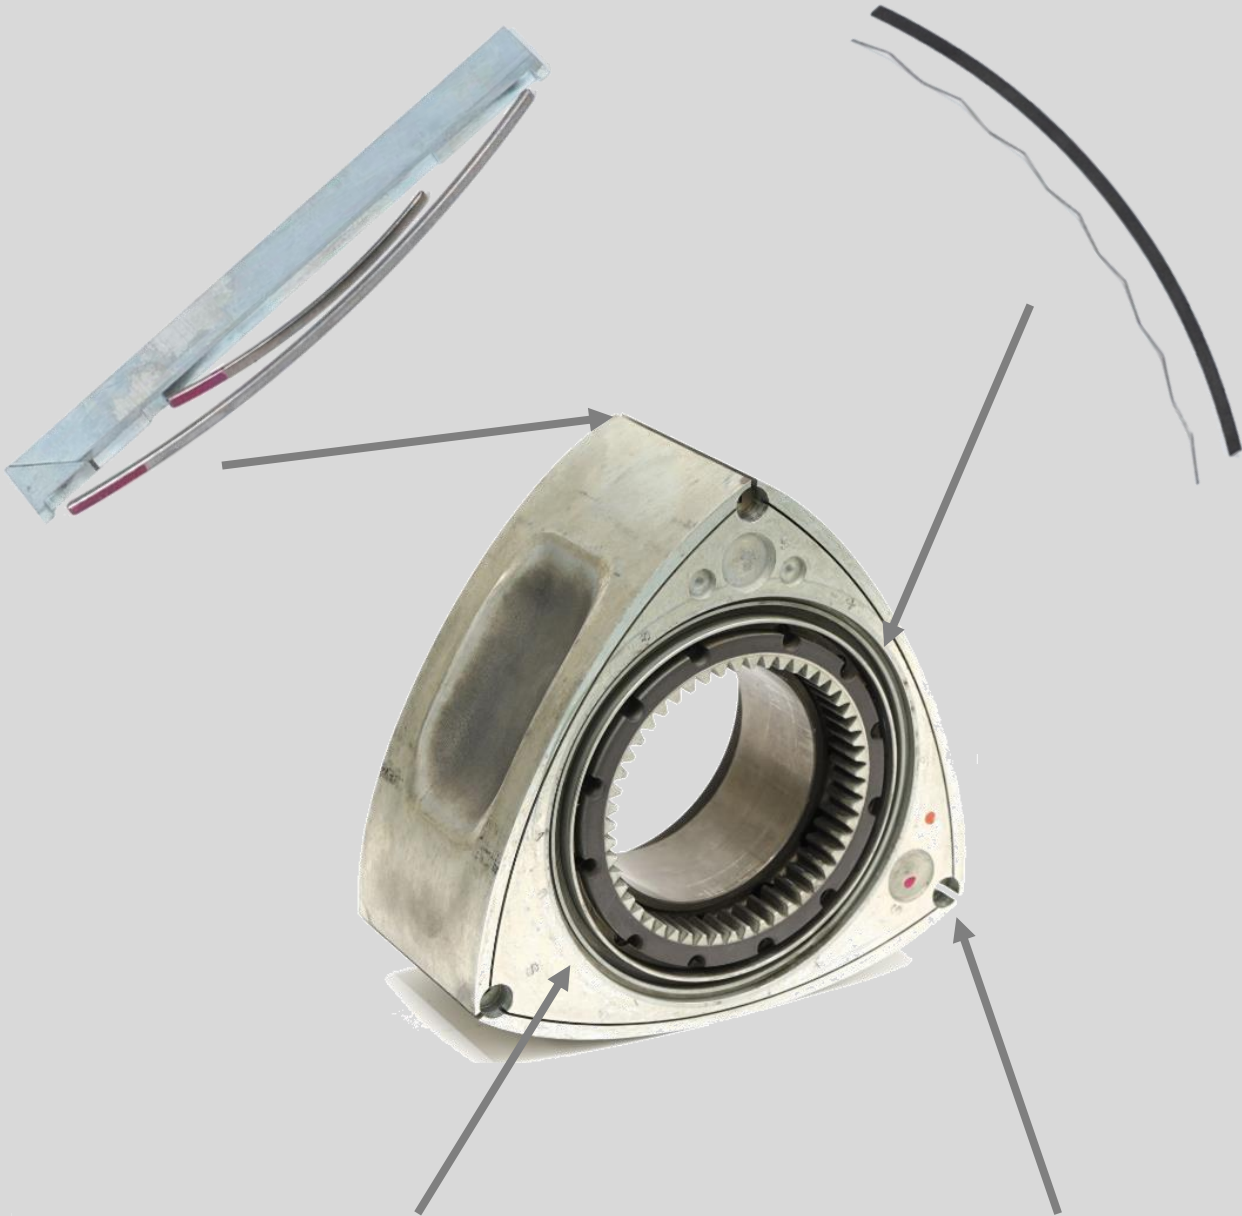

CLASSIC MAZDA

As of November 2021

- 02 RX-7(FD) Rotary Engine Parts List
- 08 RX-7(FD) Restoration Parts List
- 13 RX-7(FC) Restoration Parts List

RX-7(FD) ROTARY ENGINE PARTS LIST

Part No.	Part Name	Image
N3G1 10 C50	Rr. Housing	
Fr: N3G1 10 B10 Rr: N3G1 10 B50	Rt. Housing	
N3A1 10 D00B	I.M.H	
N3F1 10 C00	Fr. Housing	

Part No.	Part Name	Image
Fr.:N3G1 10 E0Y Rr:N3G1 10 E1Y	Fr & Rr St.Gear	
N3G1 11 D00A	Ecc.Shaft	
N3YA 11 B10	Rotor	
N3F1 10 500	Fr. Cover	

Apex Seal & Spring

Side Seal & Spring

Oil Seal, O Ring & Spring

Corner Seal & Spring

Part No.	Part Name	Quantity	Image
N351 11 C00C	Apex Seal	6	
N326 11 C04A	Spring Apex Seal, Main	6	
N326 11 C06C	Spring Apex Seal, Sub	6	
N3Y1 11 C11	Side Seal	12	
NF01 11 C17	Spring Side seal	12	
N326 11 C20A	Corner Seal	12	
NF01 11 C24	Spring Corner Seal	12	
N3Z1 11 S10A	Set Oil Seal	1Set	
0820 11 341	O Ring inner	4	
0820 11 343	O Ring outer	4	
N225 11 351	Spring Inner Front	2	
1011 11 353A	Spring Outer Front	2	
N225 11 361	Spring Inner Rear	2	
1011 11 363A	Spring Outer Rear	2	

Short Engine
N3G1 02 200

RX-7(FD) RESTORATION PARTS LIST

No.	Part No.	Part Name	Category	Note	Image
1	N3A110450B	GAUGE,OIL LEVEL	ENGINE		
2	FB015681X	FASTENER,DUCT PANEL			
3	NF0113735	CLAMP,HOSE	AIR INTAKE		
4	N3A113971	HOSE,VENTILATION	FUEL SYSTEM	Image①	
5	N3A113972	HOSE,EVAPORATION	FUEL SYSTEM	Image②	
6	N3A220344A	TUBE,VACUUM	FUEL SYSTEM		
7	998330410	SCREW	AIR CLEANER		
8	N3Y113SL0	SENSOR,THROTTLE	THROTTLE BODY		
9	N3Y313SL0	SENSOR,THROTTLE	THROTTLE BODY		
10	J50120442	TUBE,VACUUM	EMISSON CONTROL		
11	N31820341A	HOSE,VACUUM	EMISSON CONTROL		
12	N3A420341	TUBE,VACUUM	EMISSON CONTROL		
13	N3A120341	TUBE,VACUUM	EMISSON CONTROL		
14	N3A320341A	TUBE,VACUUM	EMISSON CONTROL		
15	N3A420342	TUBE,VACUUM	EMISSON CONTROL		
16	N3A220342	TUBE,VACUUM	EMISSON CONTROL		
17	N3A120343A	TUBE,VACUUM	EMISSON CONTROL		
18	N3A420343	TUBE,VACUUM	EMISSON CONTROL		
19	N3A220343B	TUBE,VACUUM	EMISSON CONTROL		
20	N3A120344A	TUBE,VACUUM	EMISSON CONTROL		